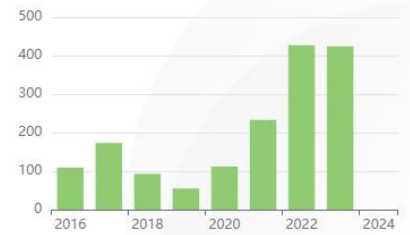

Citation Per Year By Google Scholar

Journal By Google Scholar

All Since 2019